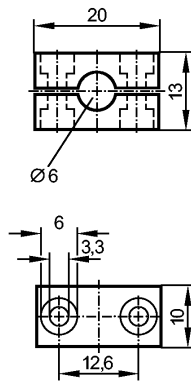

E20103

6MM BEFESTIGUNGSSCHELLE

Accessories

Made in Germany

Product characteristics

Mounting clamp
 Ø 6 mm

Mechanical data

| | |
|-------------------|--------------------------|
| Design | for fibre optics |
| Housing materials | aluminium black anodised |
| Weight [kg] | 0.018 |

Accessories

Accessories (included) 2 mounting screws; M3 x 16

Remarks

Pack quantity [piece] 1