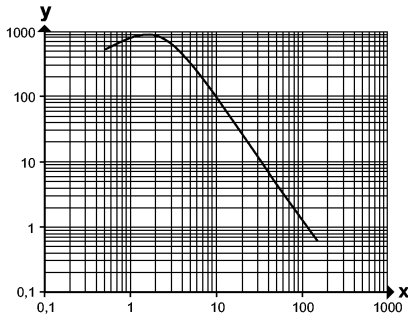

Sensing range [m]

0...2 (Through-beam sensor)

Range [mm]

0...100 (Diffuse reflection sensor)

Excess gain graphs

x: distance in [mm]

OBF502 - Fibre-optic amplifier - eclass: 27270905 / 27-27-09-05

y: excess gain factor

Environment		
Ambient temperature	[°C]	-25...60
Protection		IP 65
Tests / approvals		
EMC		EN 60947-5-2
MTTF	[Years]	806
Mechanical data		
Housing materials		modified PPE
Weight	[kg]	0.148
Displays / operating elements		
Output status indication	LED	yellow
Operation	LED	green
Unsafe zone	LED	red
Excess gain	LED	4 x green
Electrical connection		
Connection		PVC cable / 2 m; 4 x 0.34 mm ²