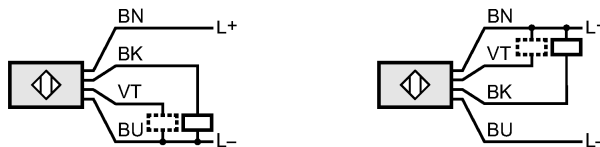

Sensing range [m]

0...2 (Through-beam sensor)

Range [mm]

0...100 (Diffuse reflection sensor)

Excess gain graphs

x: distance in [mm]

OBF502 - Fibre-optic amplifier - eclass: 27270905 / 27-27-09-05

y: excess gain factor

Environment		
Ambient temperature	[°C]	-25...60
Protection		IP 65
Tests / approvals		
EMC		EN 60947-5-2
MTTF	[Years]	806
Mechanical data		
Housing materials		modified PPE
Weight	[kg]	0.148
Displays / operating elements		
Output status indication	LED	yellow
Operation	LED	green
Unsafe zone	LED	red
Excess gain	LED	4 x green
Electrical connection		
Connection		PVC cable / 2 m; 4 x 0.34 mm ²

Wiring

Core colours

- BK black
- BN brown
- BU blue
- VT lilac

VT: function check

Remarks	
Remarks	<p>When through-beam fibre optics are connected light-on mode means the output function "NC" and when diffuse reflection fibre optics are connected the output function "NO".</p> <p>When through-beam fibre optics are connected dark-on mode means the output function "NO" and when diffuse reflection fibre optics are connected the output function "NC"</p> <p>cULus - Class 2 source required</p>
Pack quantity	[piece] 1