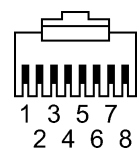

Wiring

Remarks	
Pack quantity	[piece] 1