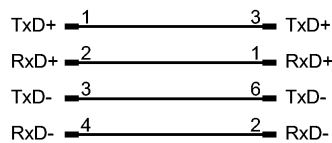

Wiring

Remarks	
Pack quantity	[piece] 1